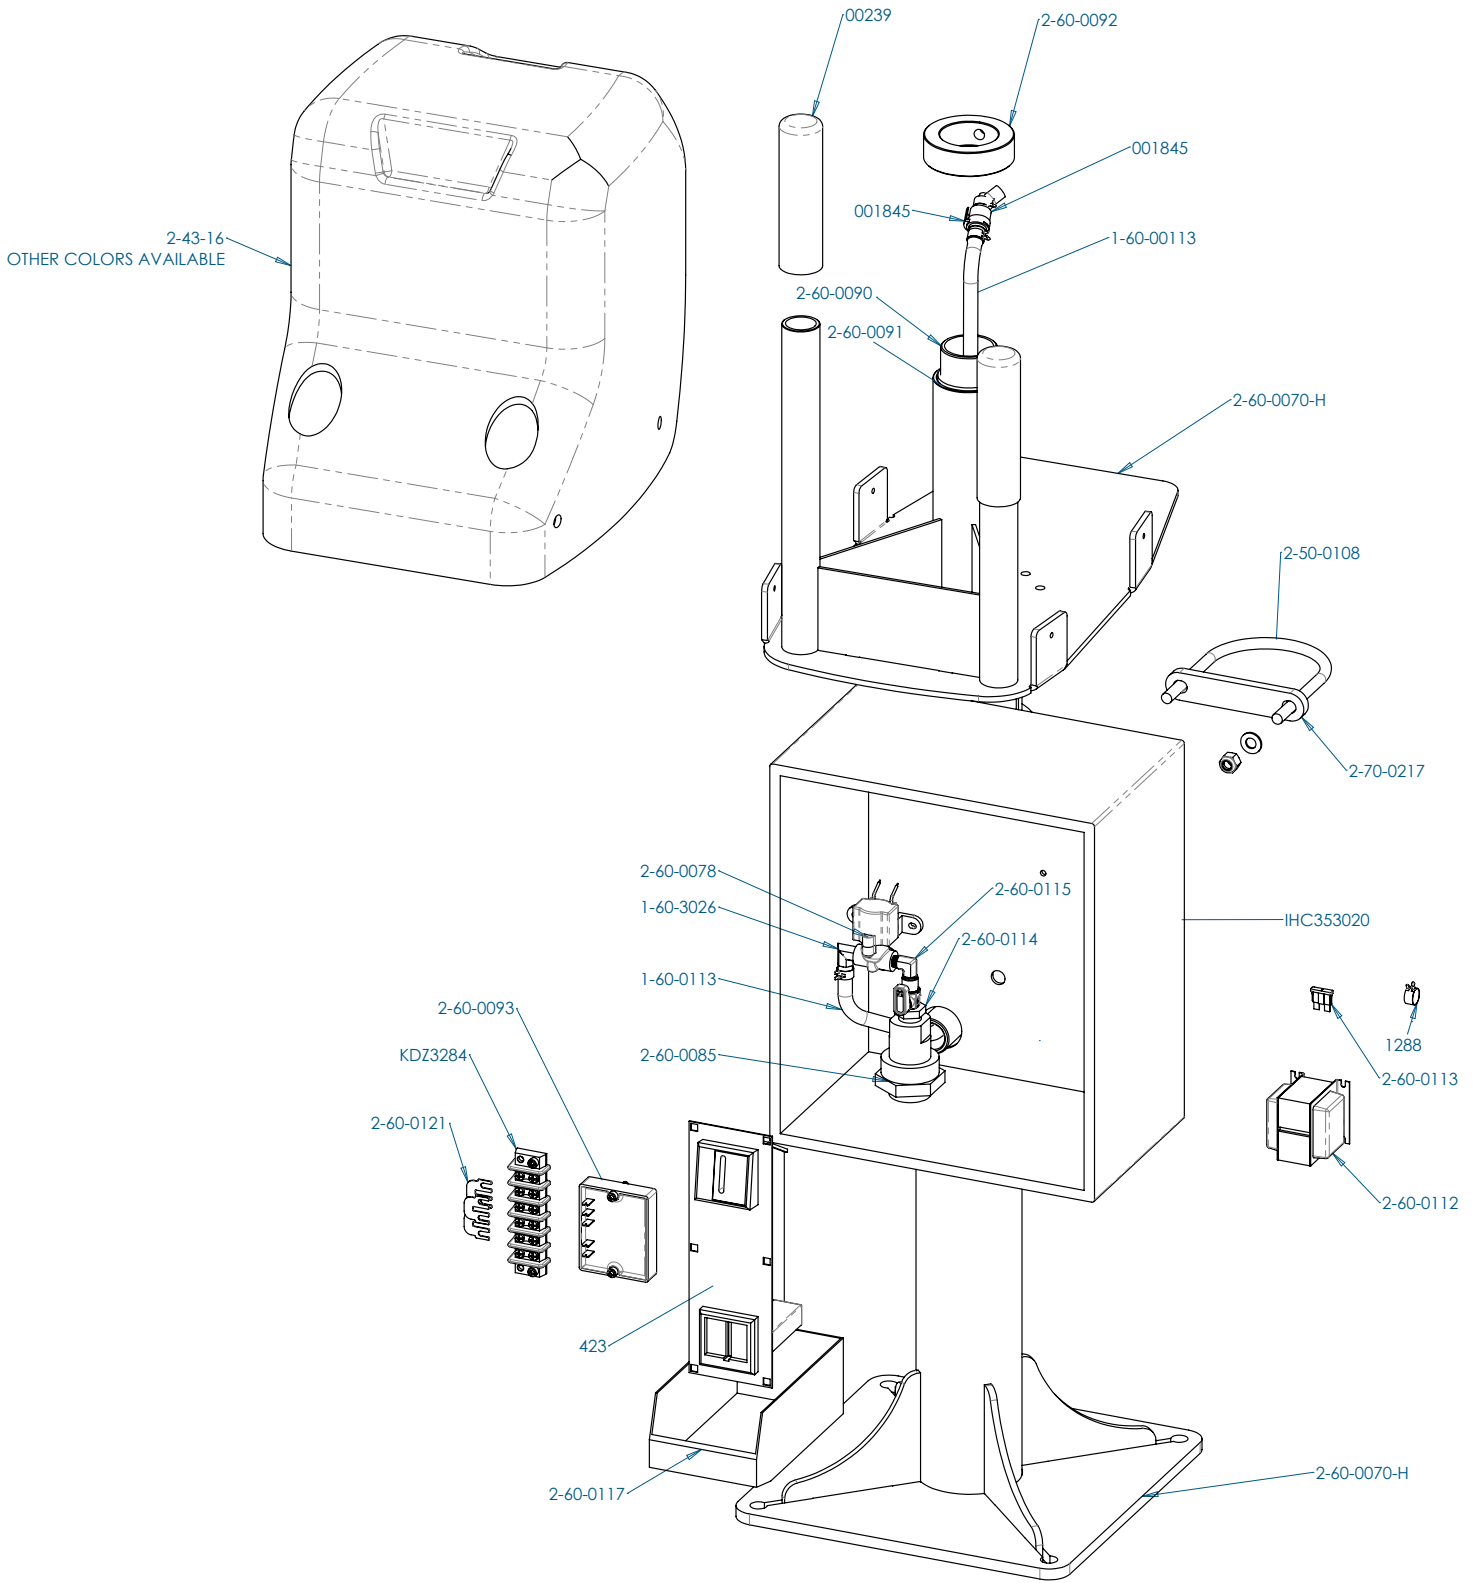

# PONDSIDE SQUIRTER

PART #	Description	Price
001845	Coupler, Quick Release (Female)(Fits 1/4" Hose) -Boats	\$4.50
00239	Grip, Electric Bumper Boat (Black)	\$9.50
1-60-0113	Hose, 1/4" ID 1/2" OD Vinyl	\$0.06
1-60-3026	Fitting, 90deg. 1/4" NPT 5/16" Barb (Brass)	\$19.49
2-50-0108	Bolt, U-Bolt 3/8"-16 Thread 3-5/8" ID	\$26.10
2-60-0070-H	Squirter, Stationary Base Only (No/Coinbox) Production Only	\$306.00
2-60-0078	Valve, Pond Side Squirt Direct-Act Mini Solenoid Valve 1/8"	\$115.00
2-60-0085	Fitting, Pond Side Squirter Bulkhead	\$55.00
2-60-0090	Squirter, Stationary Bushing (PVC)	\$12.99
2-60-0091	Squirter, Stationary Thrust Washer	\$6.12
2-60-0092	Squirter, Stationary Shaft Collar	\$15.30
2-60-0093	Timer, Pond Side TL	\$140.25
2-60-0112	Transformer, 120V to 24VDC Pond Side Squirter	\$50.00
2-60-0113	Squirter, Pondsides Fuse 1 Amp ATC	\$1.07
2-60-0114	Fitting, Bushing 1/2"npt-1/8"npt female	\$8.99
2-60-0115	Squirter, Pondsides Fitting 90deg 1/8"npt male x 1/8"npt male	\$6.45
2-60-0116	Squirter, Pondsides Rubber Grommet 1/12" hole x 1/6" thick	\$1.41
2-60-0117	Squirter, Pondsides Coin holder	\$5.00
2-60-0121	Terminal, Gang Block Jumper	\$0.99
2-70-0217	Brace, Pondsides Squirter Clamp	\$11.95
423	Token Mech, 1.125	\$109.99
LHC353020	Box, Pondsides Squirter(W/O internals)302 Stainless Steel Gre	\$475.00
KDZ3284	Terminal Block, 6 gang	\$6.01
1288	Clamp, Fuel Line Spring (3/8")	\$0.22
2-60-A0022	Squirter, Pondsides Wire Assy. 10" (Black)	\$1.99
2-60-A0020	Squirter, Pondsides Wire Assy. 12" (Green)	\$1.99
2-60-A0021	Squirter, Pondsides Wire Assy. 22" (Brown)	\$1.99
2-60-A0019	Squirter, Pondsides Wire Assy. 22" (Yellow)	\$1.99
2-60-A0018	Squirter, Pondsides Wire Assy. 6" (Black)	\$1.99
1-50-0221	Pondsides, Security Latch	\$16.50
2-60-A0023	Pondsides Squirter, Timing Box Assy Complete W/O Stand	\$799.95
2-60-0070-B	Box Assy, Squirter Stationary Box W/Internals (Electronics,V	\$795.00