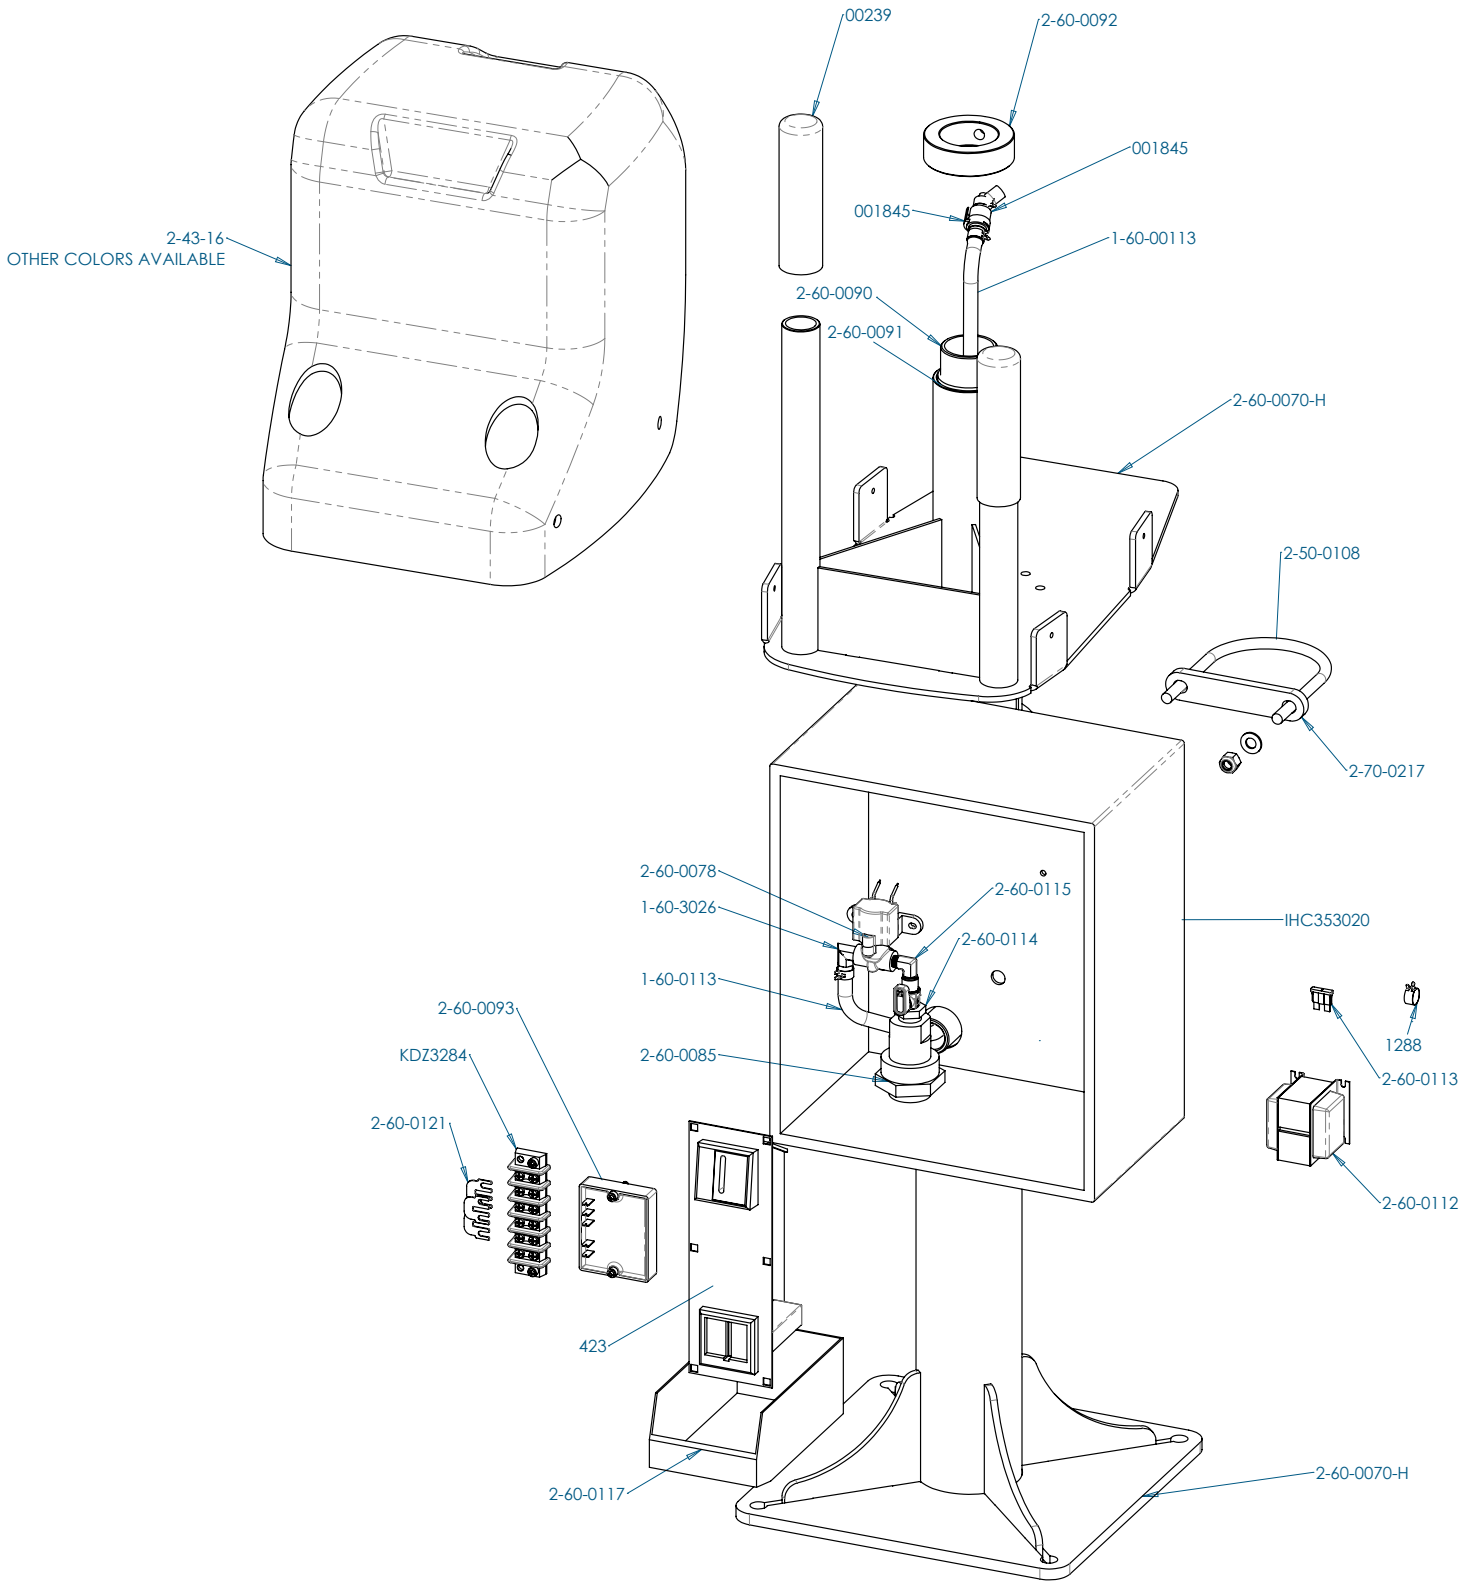

PONDSIDE SQUIRTER